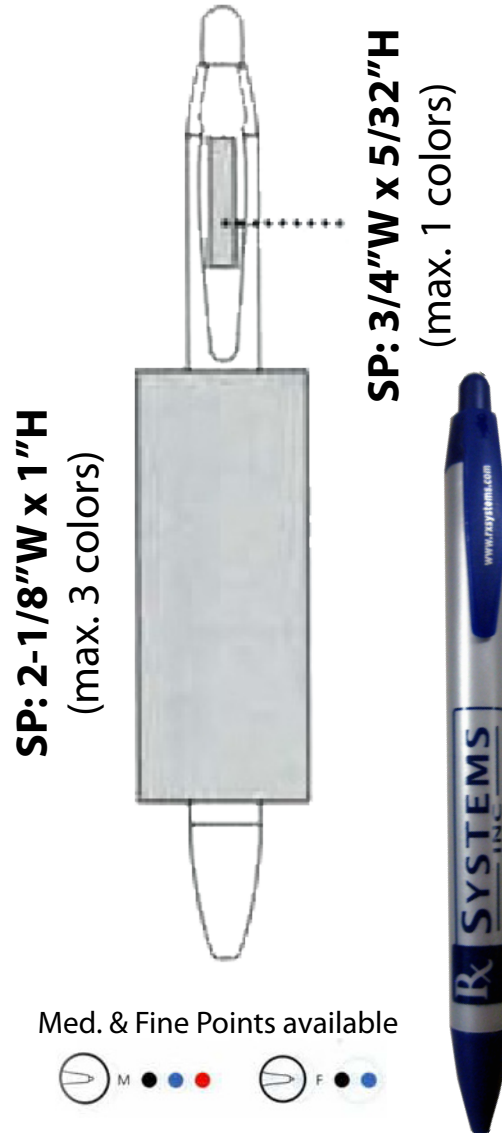

NCSWB Imprint Areas

Med. & Fine Points available

Price Table

Item #	300	500	1000	2500	5000
NCSWB	$1.17	$1.15	$1.13	$1.01	$.99